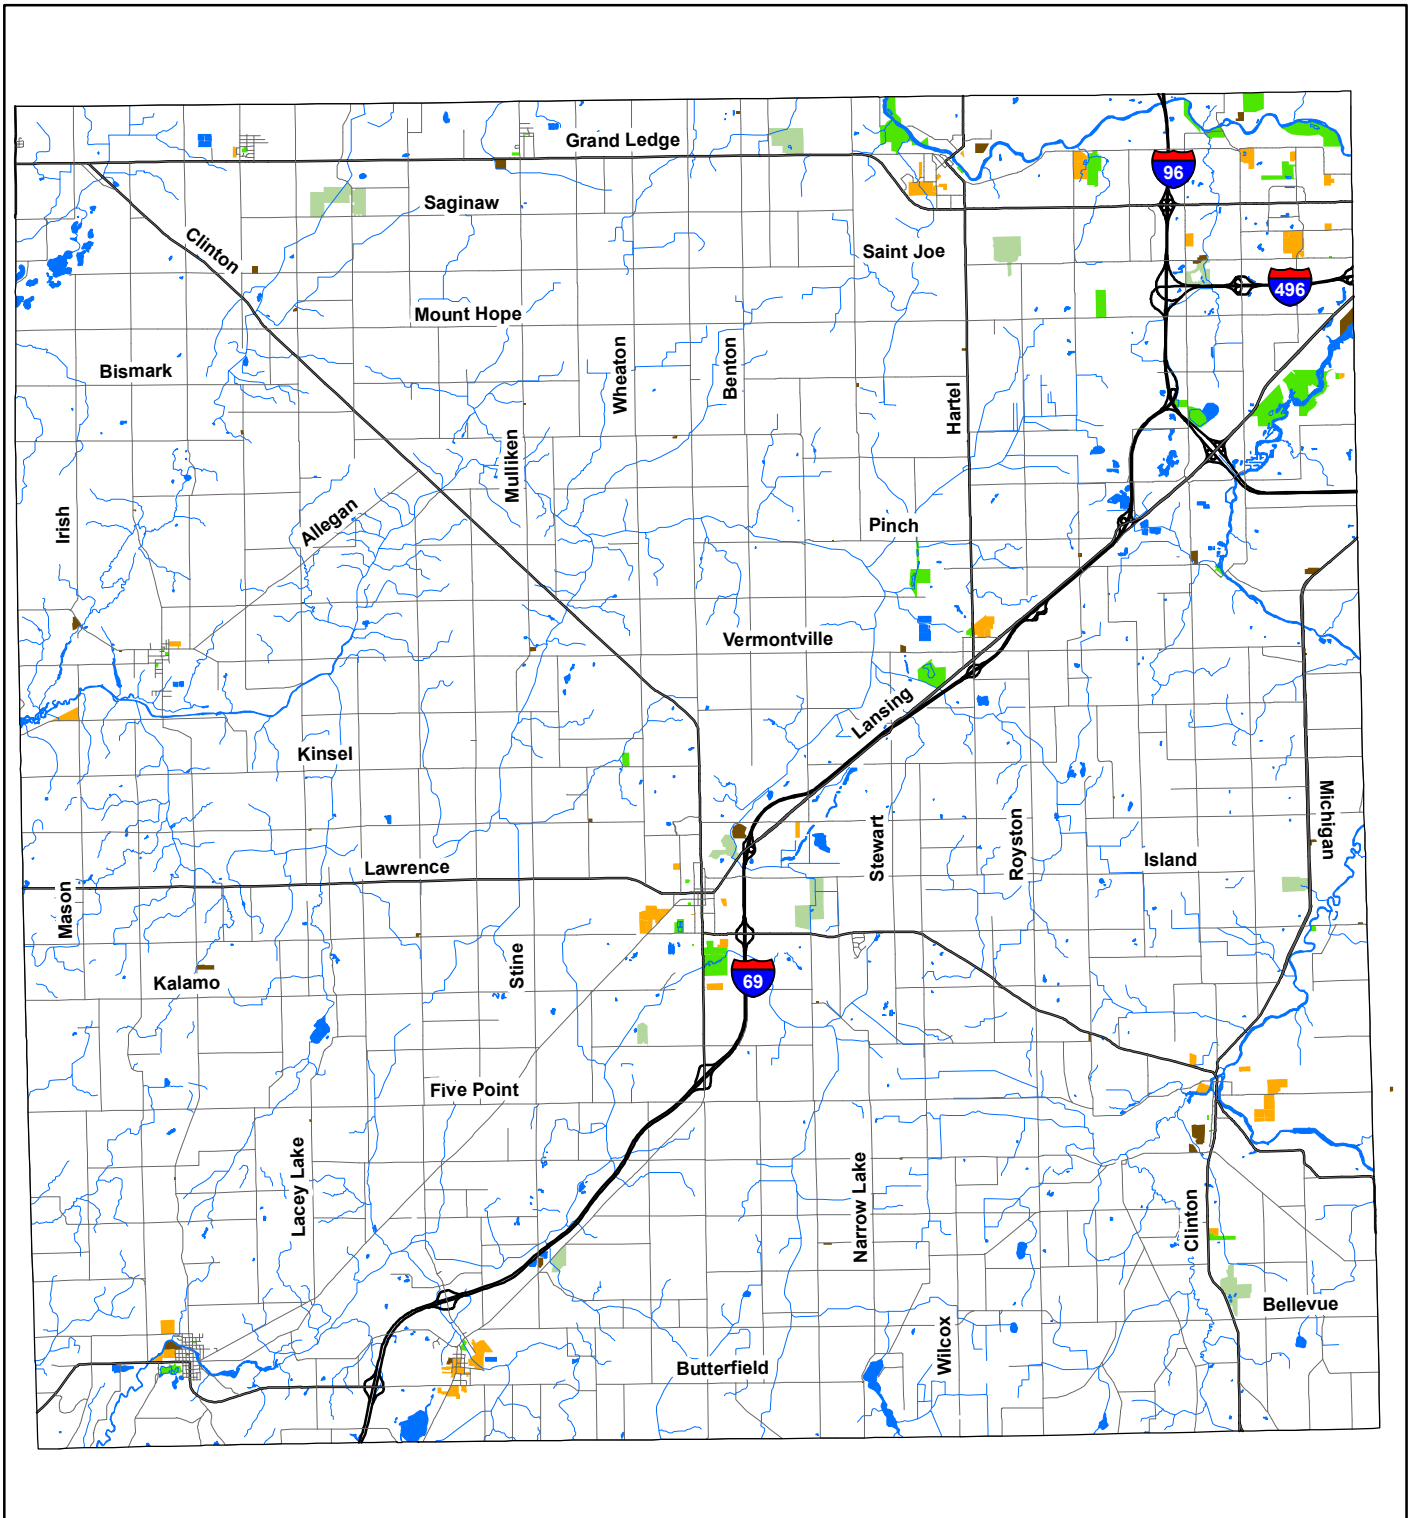

50 Years of Service
1956 - 2006
www.mitcrpc.org

Eaton County Park and Recreation Areas

Legend

- | | | | | | |
|--|--------------|--|-------------|--|---------------|
| | Park | | Golf Course | | Body of Water |
| | State Park | | School | | Stream |
| | Private Park | | Cemetery | | |

Source: Local Park and Recreation Plans, Updated 2000
Tri-County Regional Planning Commission, 2008

Produced By: Tri-County Regional Planning Commission
February 5, 2008