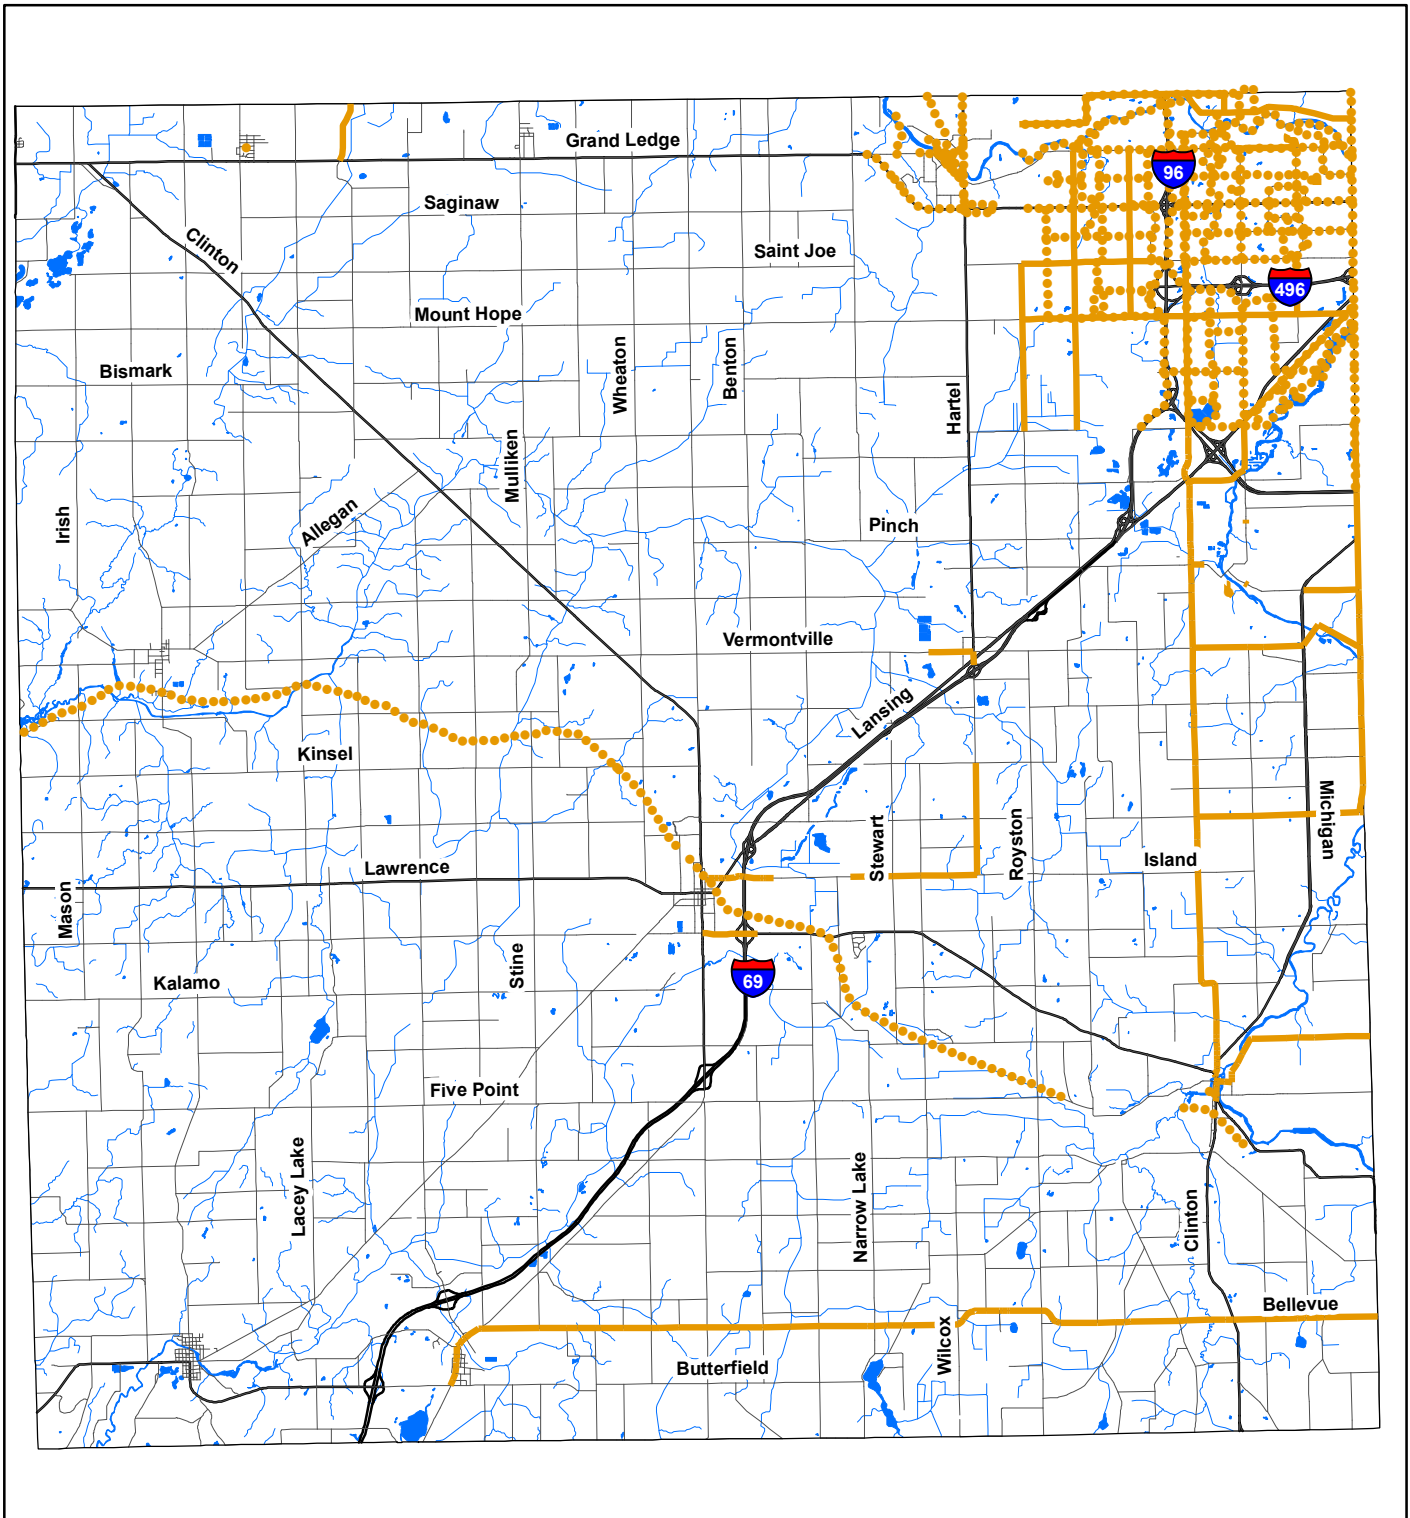

50 Years of Service
1956 - 2006
www.mitcrpc.org

Eaton County Proposed Non-Motorized Routes

Legend

- Off Road Non-Motorized Facility
- On Road Non-Motorized Facility
- Body of Water
- Stream

Source: Local Jurisdictions, July, 2005
Tri-County Regional Planning Commission, 2008

Produced By: Tri-County Regional Planning Commission
February 5, 2008